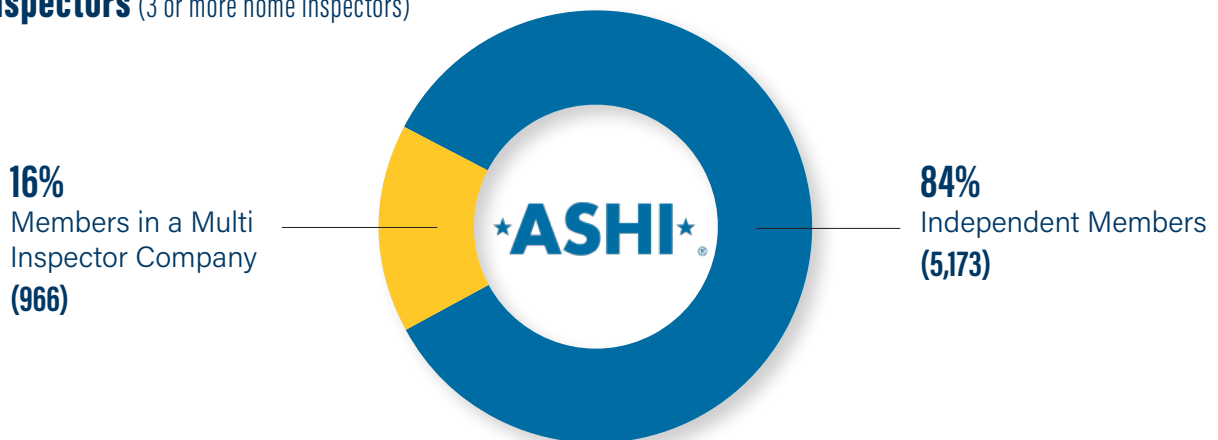

The Average ASHI Member

Additional Information

Median Income

\$63,000

US Bureau of Labor Statistics

Commonly start home inspection as a **Second Career**

Often come from technical background such as Construction, Trades, or Engineering

The ASHI Membership

Membership Levels

Multi-Inspectors (3 or more home inspectors)

TOTAL MULTI INSPECTOR COMPANIES 139

The ASHI Membership

National Location

98.6% AMERICAN MEMBERS— (5,620)

1.4% CANADIAN MEMBERS— (85)