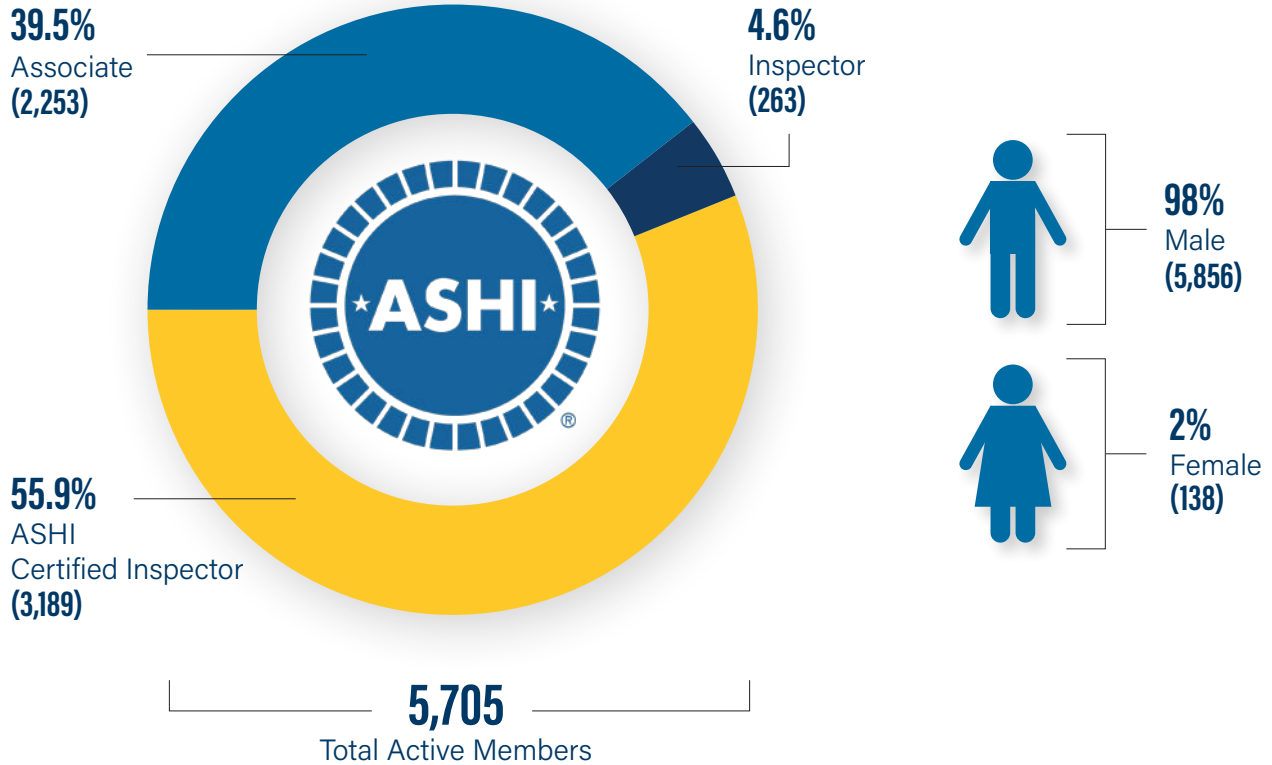

The Average ASHI Member

Additional Information

Median Income

\$63,000

US Bureau of Labor Statistics

Commonly start home inspection as a **Second Career**

Often come from technical background such as Construction, Trades, or Engineering

The ASHI Membership

Membership Levels

Multi-Inspectors (3 or more home inspectors)

TOTAL MULTI INSPECTOR COMPANIES 139

The ASHI Membership

National Location

98.6% AMERICAN MEMBERS— (5,620)

1.4% CANADIAN MEMBERS— (85)